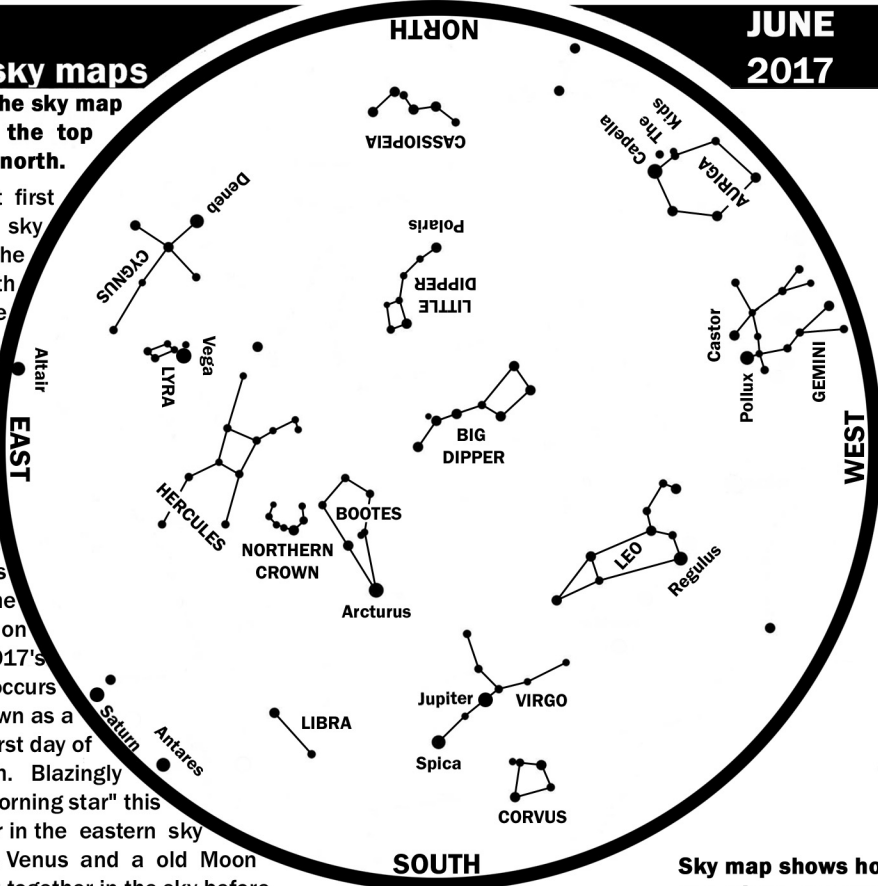

# PrairieSky maps

**JUNE  
2017**

**Instructions : Hold the sky map over your head with the top of the map facing north.**

Giant Jupiter pops out first thing as soon as the sky darkens and will rule the southern heavens with its steady light. On the evening of the 3rd a beautiful sight awaits you as the Moon sits just over the top of Jupiter. Pale yellow Saturn can be seen for most of the night low down in the south. The ringed planet gets a close visit from the Full Strawberry Moon on the 9th at nightfall. 2017's smallest Full Moon occurs this month and is known as a "Micro-Moon". The first day of summer is on the 20th. Blazingly bright Venus is the "morning star" this month and will appear in the eastern sky in brightening twilight. Venus and a old Moon make a stunning sight together in the sky before sunup on the 20th. A chance to see a very young crescent Moon happens on the 25th one hour after sunset. Look for a razor thin Moon hanging just above the western horizon in strong twilight. A half illuminated Moon and bright Jupiter will have a magnificent pairing as darkness falls on the evening of the 30th in the southwest.

*Jeffrey Britton*

**Sky map shows how the night sky looks**  
**Early June 10 P.M.**  
**Late June 9 P.M.**